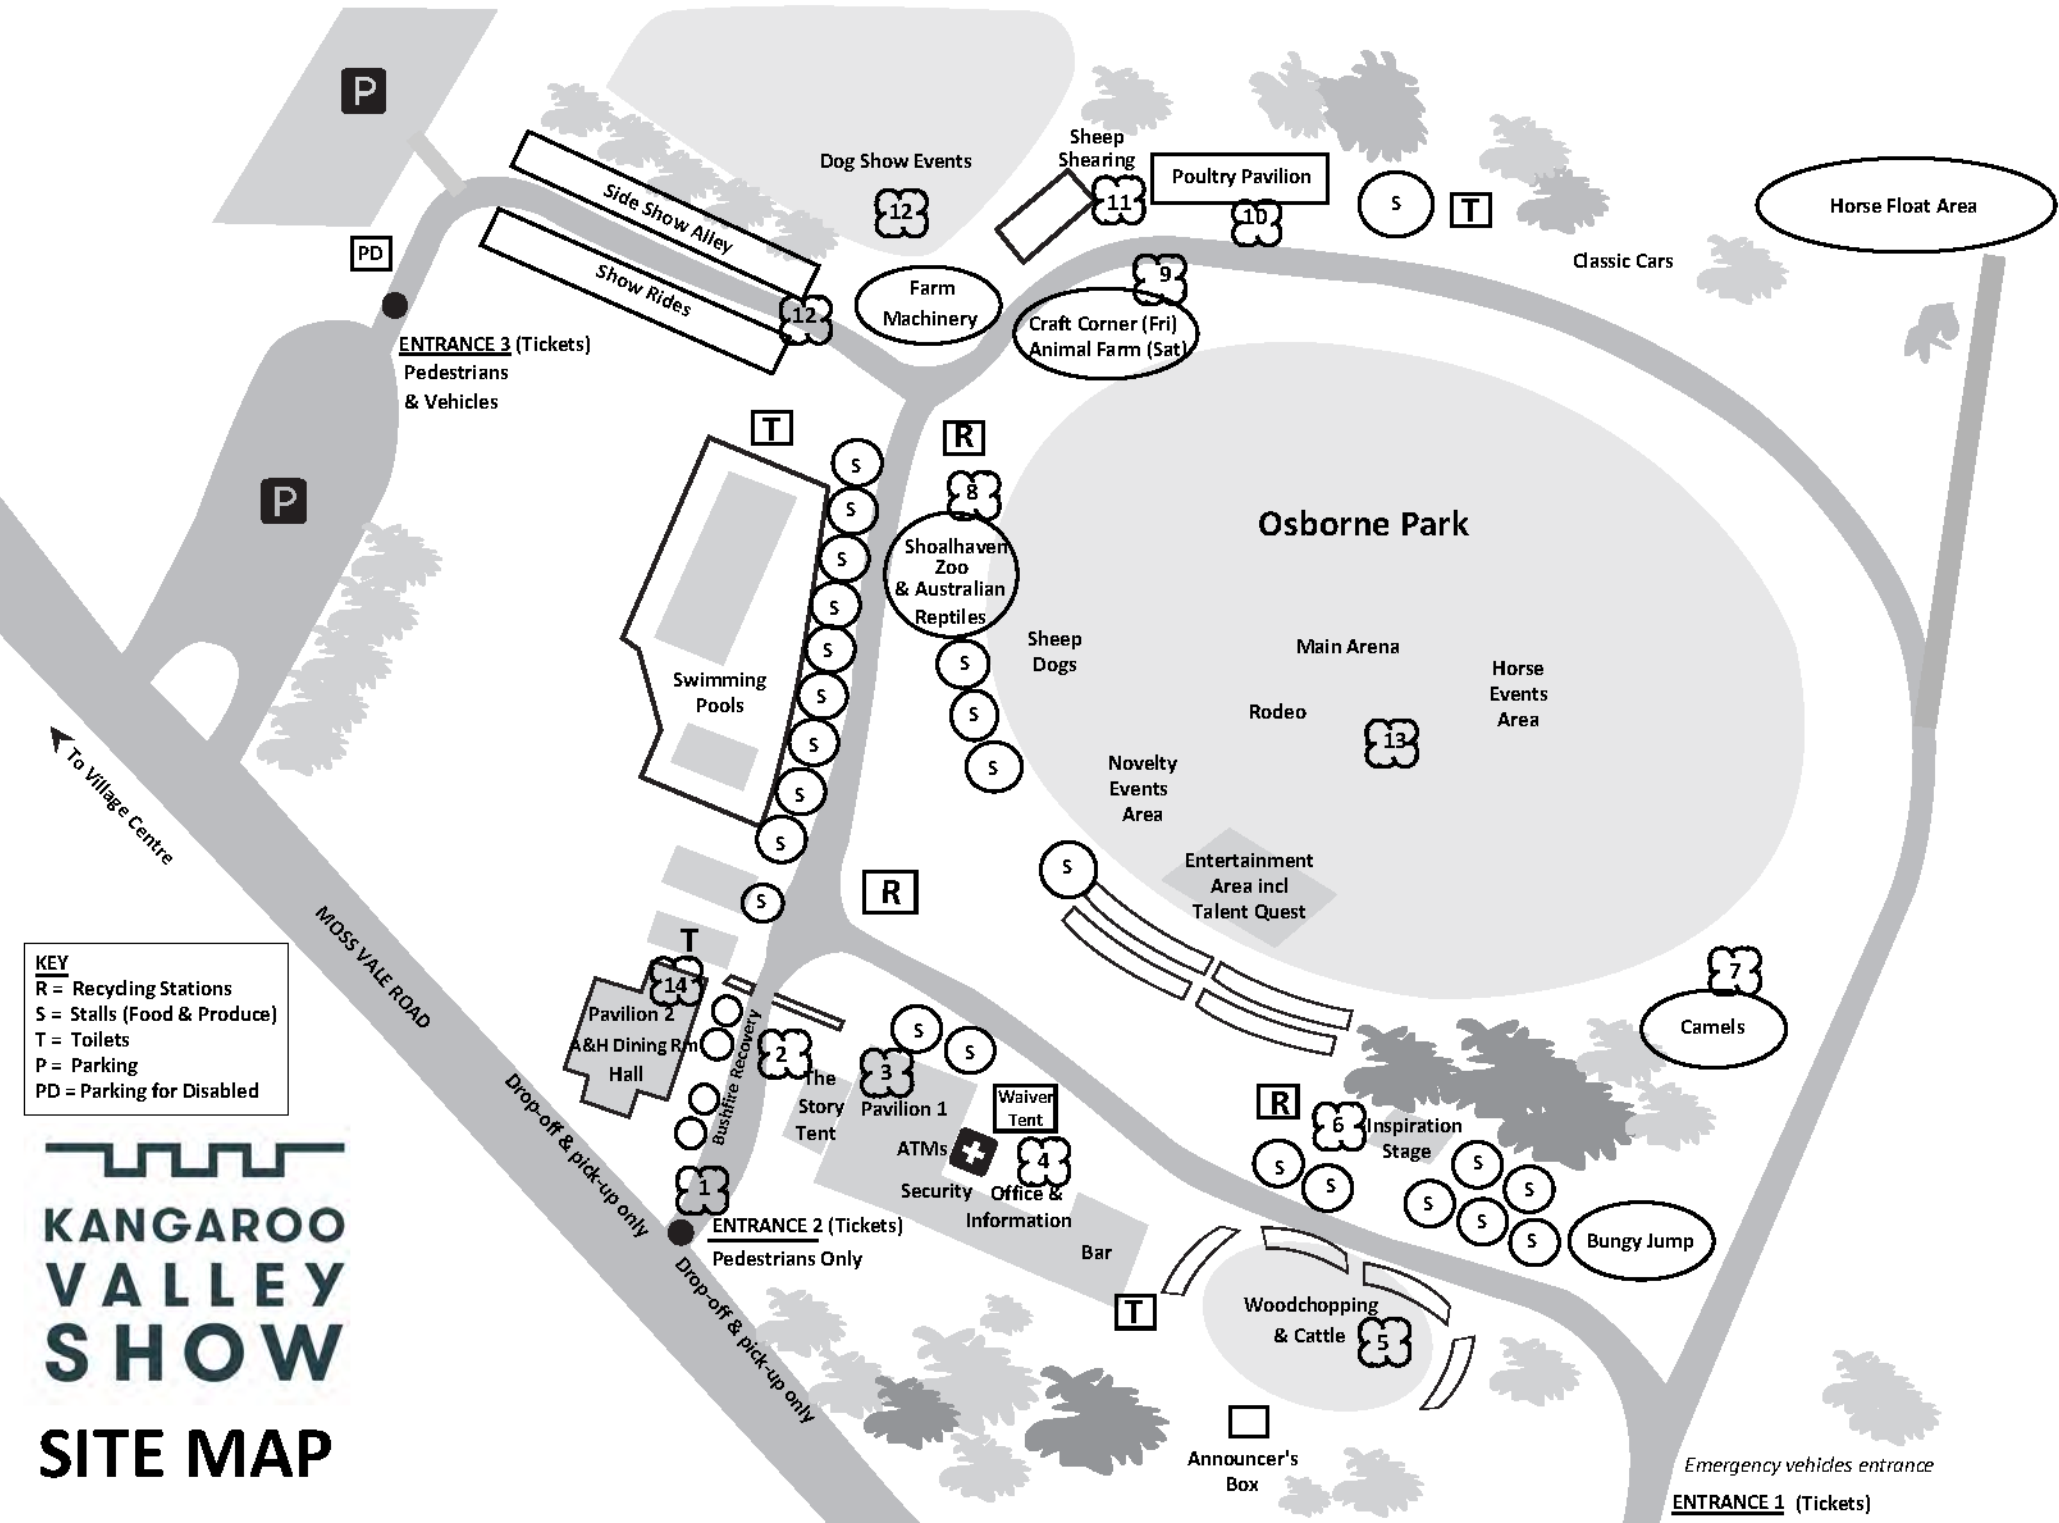

KANGAROO VALLEY SHOW

SITE MAP

- KEY**
 R = Recycling Stations
 S = Stalls (Food & Produce)
 T = Toilets
 P = Parking
 PD = Parking for Disabled

Emergency vehicles entrance
ENTRANCE 1 (Tickets)